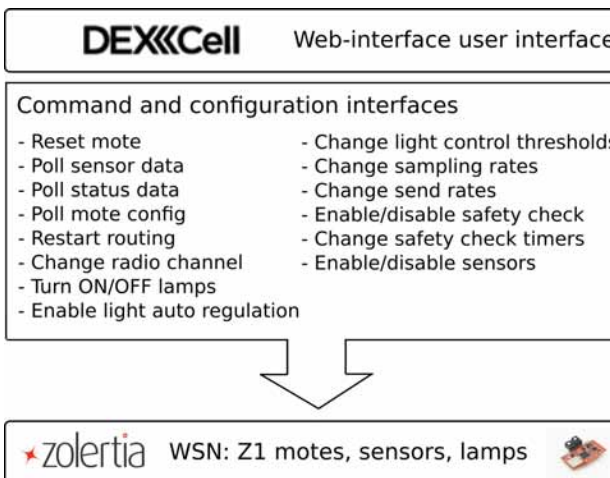

# Our flagship product: Z1 mote

16-bit Ultra-Low-Power MCU	92KB flash, 8KB RAM
2.4 GHz RF Transceiver	IEEE 802.15.4 & 6LowPAN ready
3-Axis Digital Accelerometer	Configurable to $\pm 2/4/8/16$ g, events interrupts
Low Power Digital Temp. Sensor	$\pm 0.5^\circ\text{C}$ accuracy
Serial Flash Memory for Storage	16Mbit, 100k cycles
Multiple Power Options	USB powered, 2xAA/AAA, coin cell
52-pin Expansion Connector	ADCs, DACs, SPI, I2C, UARTs, interrupts, USB
2 Antenna Options	Embedded ceramic or U.FL external adapter
Expandable with up to 4 Phidgets™	2x3V + 2x5V Phidgets™

**Real-world deployments  
(some of them)**

No.	Time	Source	Destination	Protocol	Info
17	189.191037	fec0::64	fec0::1	ICMPv6	Echo (ping) request id=0xc20b, seq=1
18	190.139445	fec0::1	fec0::64	ICMPv6	Echo (ping) reply id=0xc20b, seq=1
19	190.190648	fec0::64	fec0::1	ICMPv6	Echo (ping) request id=0xc20b, seq=2
20	190.783443	fec0::1	fec0::64	ICMPv6	Echo (ping) reply id=0xc20b, seq=2
21	191.190975	fec0::64	fec0::1	ICMPv6	Echo (ping) request id=0xc20b, seq=3
22	191.935448	fec0::1	fec0::64	ICMPv6	Echo (ping) reply id=0xc20b, seq=3