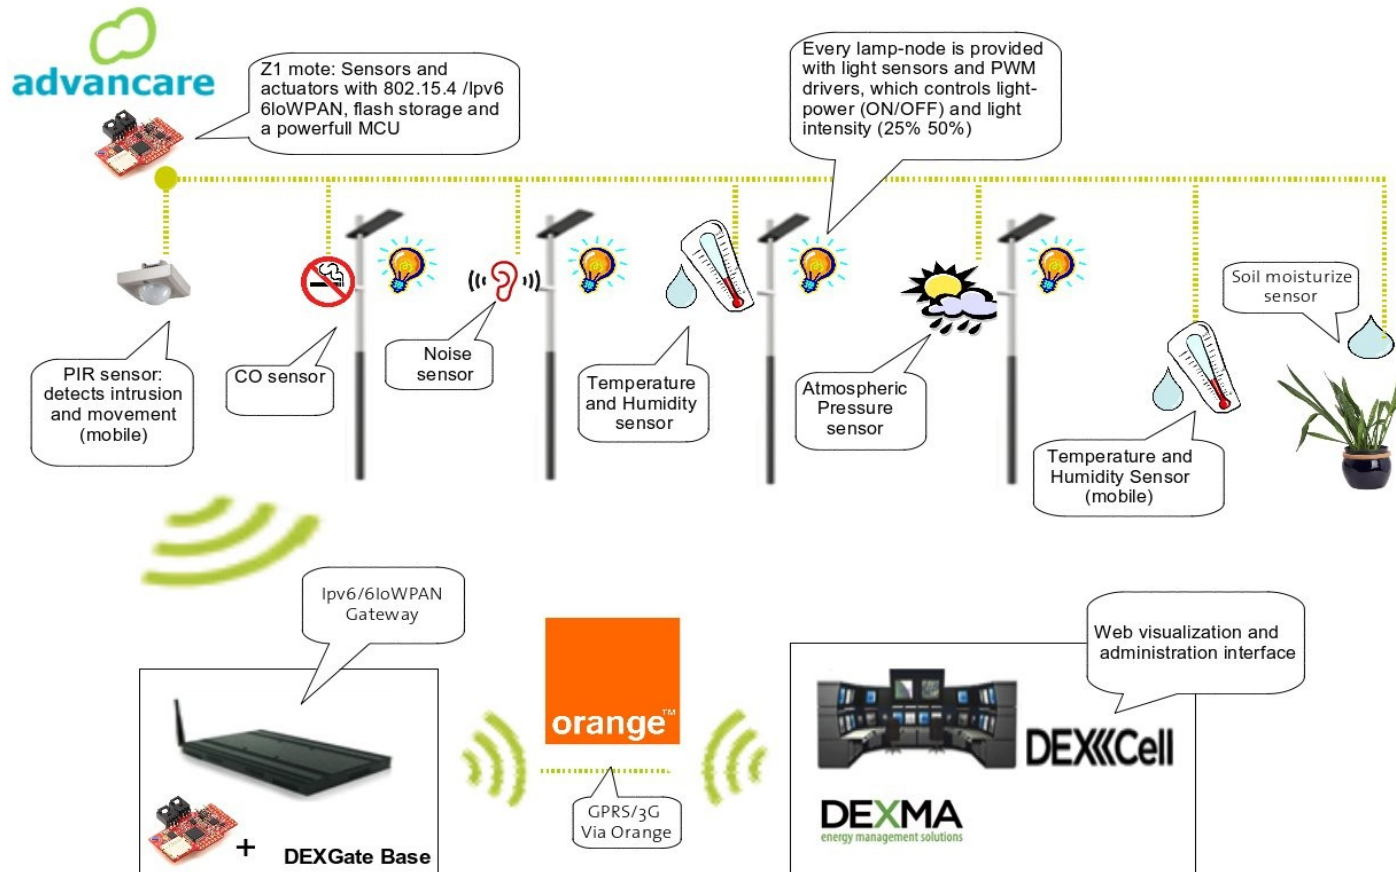

# Our flagship product: Z1 mote

16-bit Ultra-Low-Power MCU	92KB flash, 8KB RAM
2.4 GHz RF Transceiver	IEEE 802.15.4 & 6LowPAN ready
3-Axis Digital Accelerometer	Configurable to $\pm 2/4/8/16$ g, events interrupts
Low Power Digital Temp. Sensor	$\pm 0.5^\circ\text{C}$ accuracy
Serial Flash Memory for Storage	16Mbit, 100k cycles
Multiple Power Options	USB powered, 2xAA/AAA, coin cell
52-pin Expansion Connector	ADCs, DACs, SPI, I2C, UARTs, interrupts, USB
2 Antenna Options	Embedded ceramic or U.FL external adapter
Expandable with up to 4 Phidgets™	2x3V + 2x5V Phidgets™

**Real-world deployments  
(some of them)**

No.	Time	Source	Destination	Protocol	Info
17	189.191037	fec0::64	fec0::1	ICMPv6	Echo (ping) request id=0xc20b, seq=1
18	190.139445	fec0::1	fec0::64	ICMPv6	Echo (ping) reply id=0xc20b, seq=1
19	190.190648	fec0::64	fec0::1	ICMPv6	Echo (ping) request id=0xc20b, seq=2
20	190.783443	fec0::1	fec0::64	ICMPv6	Echo (ping) reply id=0xc20b, seq=2
21	191.190975	fec0::64	fec0::1	ICMPv6	Echo (ping) request id=0xc20b, seq=3
22	191.935448	fec0::1	fec0::64	ICMPv6	Echo (ping) reply id=0xc20b, seq=3