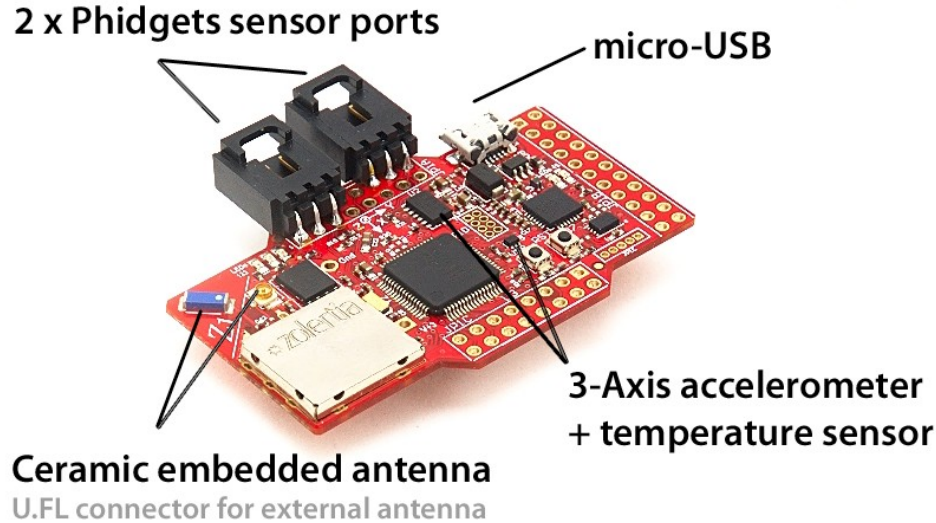

A faded, high-angle photograph of a printed circuit board (PCB) with various components, serving as a background for the text.

# Our flagship product: Z1 mote

16-bit Ultra-Low-Power MCU	92KB flash, 8KB RAM
2.4 GHz RF Transceiver	IEEE 802.15.4 & 6LowPAN ready
3-Axis Digital Accelerometer	Configurable to $\pm 2/4/8/16$ g, events interrupts
Low Power Digital Temp. Sensor	$\pm 0.5^\circ\text{C}$ accuracy
Serial Flash Memory for Storage	16Mbit, 100k cycles
Multiple Power Options	USB powered, 2xAA/AAA, coin cell
52-pin Expansion Connector	ADCs, DACs, SPI, I2C, UARTs, interrupts, USB
2 Antenna Options	Embedded ceramic or U.FL external adapter
Expandable with up to 4 Phidgets™	2x3V + 2x5V Phidgets™